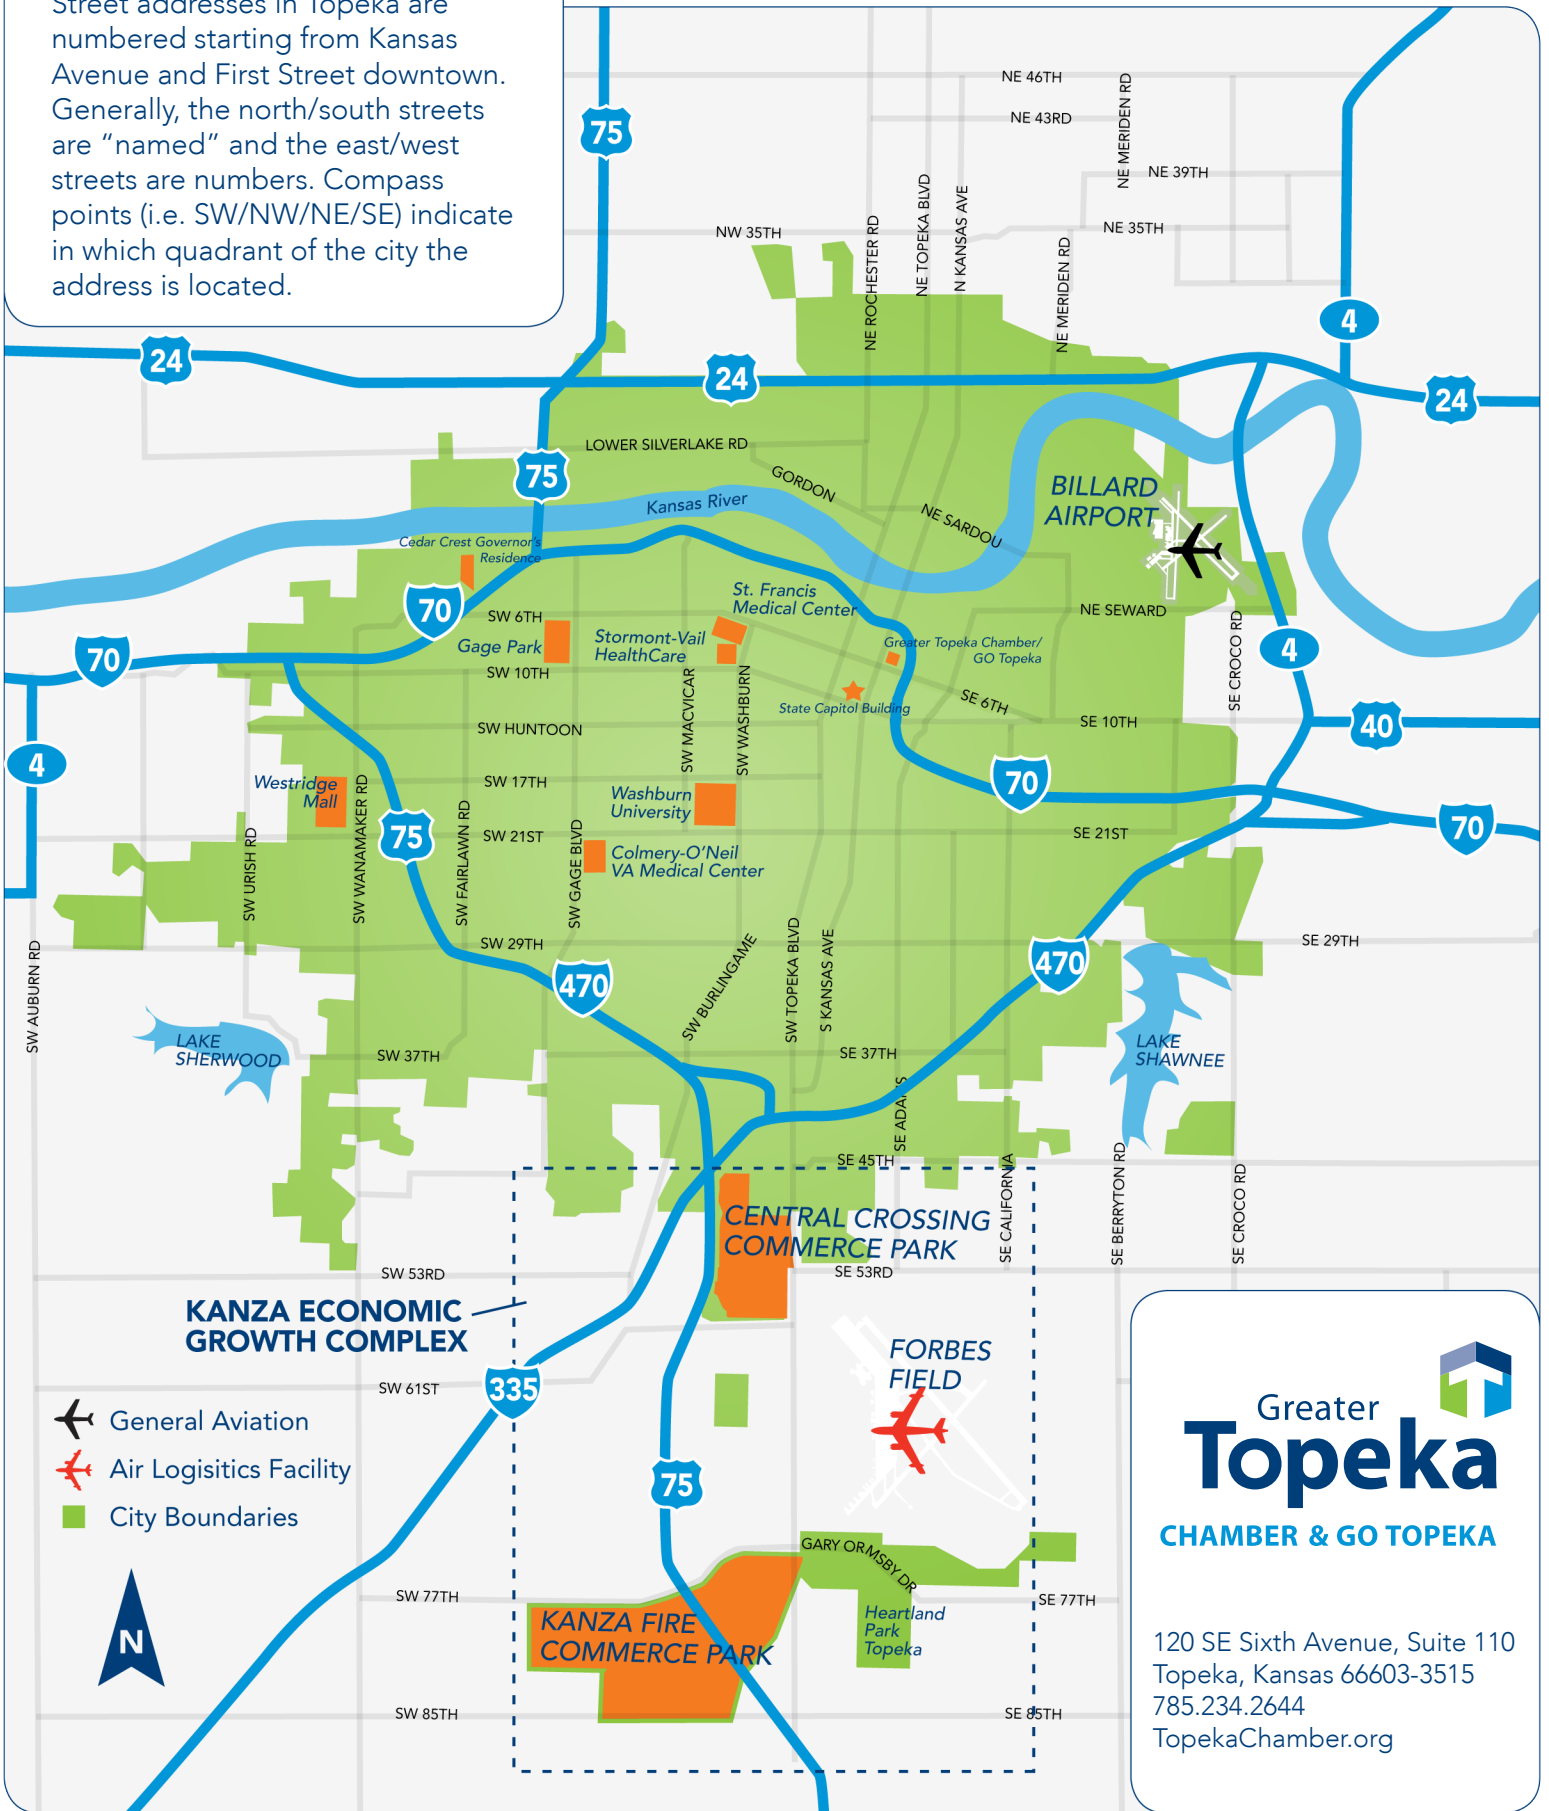

TOPEKA, KANSAS

SHAWNEE COUNTY/USA

Getting around in Topeka is easy once you realize we're set up on a grid pattern!

Street addresses in Topeka are numbered starting from Kansas Avenue and First Street downtown. Generally, the north/south streets are "named" and the east/west streets are numbers. Compass points (i.e. SW/NW/NE/SE) indicate in which quadrant of the city the address is located.